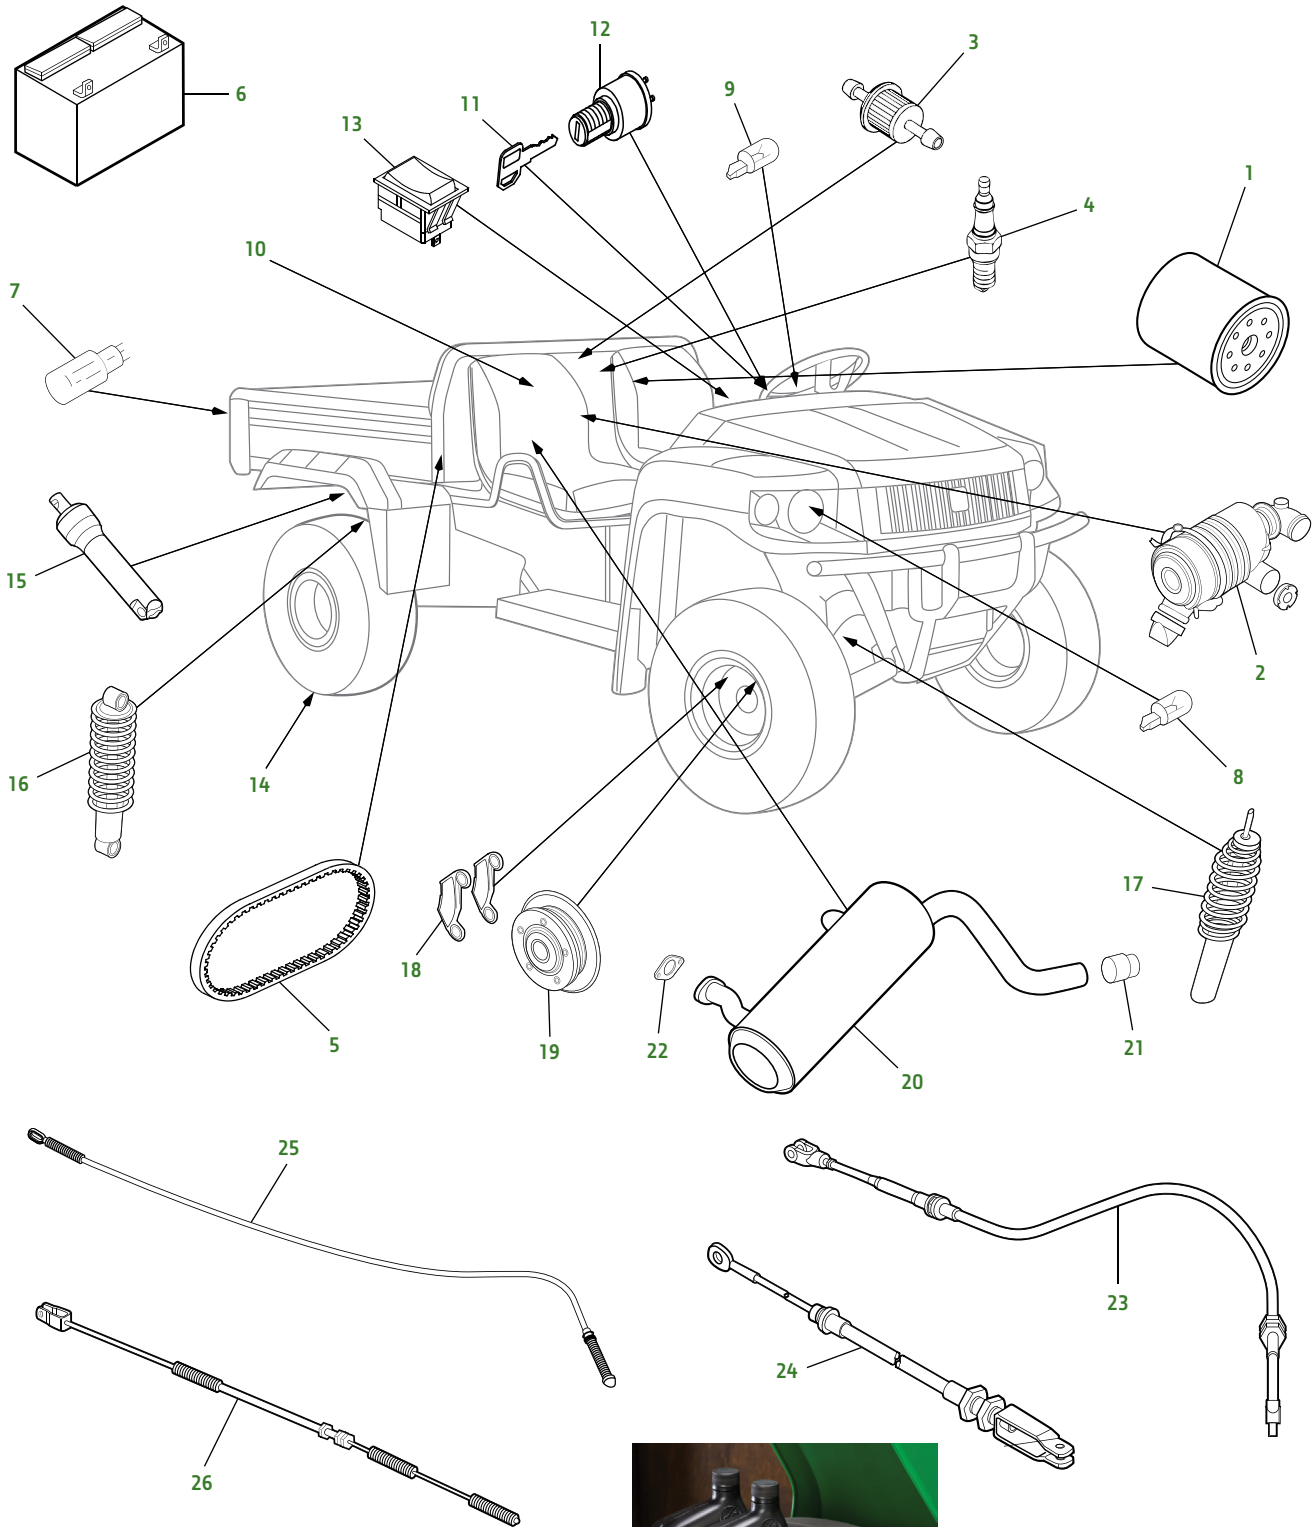

Gator HPX 4X4 Gas

Gator HPX 4X4 Gas

Key	Part No.	Description	Key	Part No.	Description
1	AM107423	OIL FILTER	14	VG12333	TIRE - FRONT - ALL TRAIL II — 24 X 9.5-10 in
2	M113621	AIR FILTER ELEMENT		VG12336	TIRE - REAR - ALL TRAIL II — 24 X 10.5-10 in
3	AM116304	FUEL FILTER		VG12335	TIRE - FRONT - TURF TRACK RS — 24 X 9.5-10 in
4	M138938	SPARK PLUG		VG12343	TIRE - REAR - TURF TRACK RS — 24 X 12-10 in
5	M155037	BELT - DRIVE (4WD)		VG12334	TIRE - FRONT - AT489 TL — 24 X 9.5-10 in
	VG11784	BELT - HEAVY DUTY ALTERNATOR (60A)		VG12342	TIRE - REAR - AT489 TL — 24 X 12-10 in
6	TY25221	BATTERY	15	VGA10742	LIFT CYLINDER
7	AR48041	BULB - BRAKE LIGHT	16	VGA10087	SHOCK - REAR (S/N -040000)
	R133301	BULB - TURN SIGNAL		AM135375	SHOCK - REAR (S/N 040001-)
	R133302	BULB - TAIL LIGHT	17	VGA12186	SHOCK - FRONT (S/N -040000)
8	R136239	BULB - HEADLIGHT		AM137957	SHOCK - FRONT (S/N 040001-)
	M148478	BULB - FRONT AMBER	18	VGA12182	BRAKE PADS - INCLUDES 4 PADS
9	AR62407	BULB - INSTRUMENT PANEL	19	AM142950	ROTOR - FRONT
10	VG11696	SEAT - YELLOW		AM135647	ROTOR - REAR
	VG12160	SEAT - BLACK	20	VGA10094	MUFFLER
11	AM131841	KEY	21	AM108146	SPARK ARRESTOR KIT
12	TCA22740	IGNITION SWITCH	22	M139817	GASKET
13	AM117324	ROCKER SWITCH - HEADLIGHT	23	VGA12111	CABLE - GEARSHIFT
			24	VGA12099	CABLE - PARK BRAKE (S/N -090000)
				AM148833	CABLE-PARK BRAKE (S/N 090001-)
			25	AM141607	CABLE - THROTTLE OR CHOKE
			26	VGA10737	CABLE - DIFFERENTIAL LOCK (S/N - 040000)
				AM135405	CABLE - DIFFERENTIAL LOCK (S/N 040001-)
			27	LG259	HOME MAINTENANCE KIT

Parts Needed in First 250 Hours of Operation

Qty	Part No.	Item	Capacity	Interval In Hours
3	AM107423	Engine Oil Filter		8/100/200
5	TY6364	1 qt Plus 4 10W30 Engine Oil	1.37 qt	8/100/200
1	M113621	Air Filter		200
1	AM116304	Fuel Filter		200
2	M138938	Spark Plug		200
3	TY6341	Multi-Purpose SD Polyurea Grease (14 oz)		As Needed