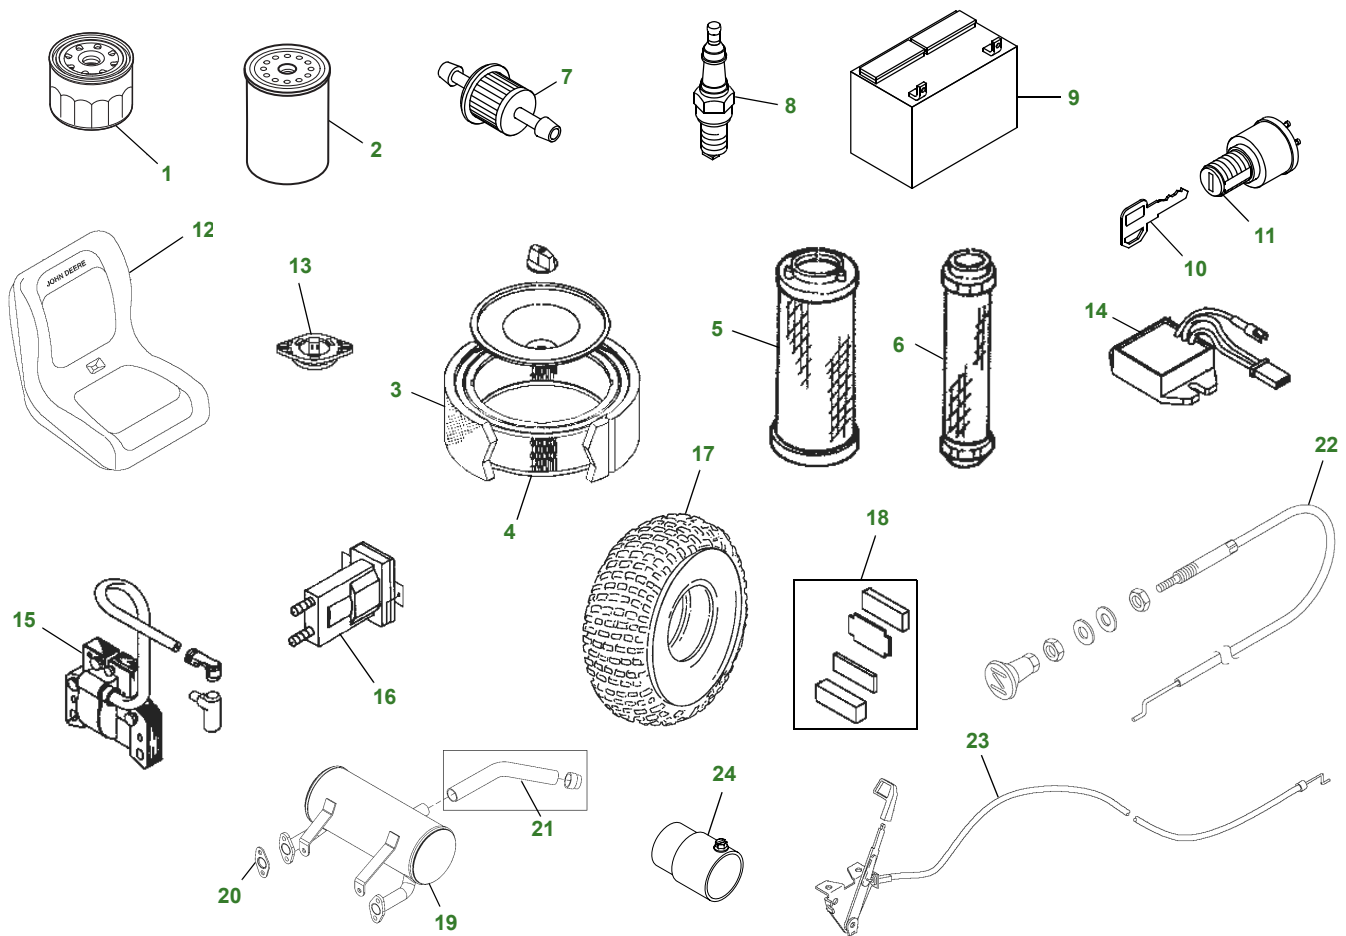

# 1200 Hydro Rake

Key	Part No.	Description	Key	Part No.	Description
1	AM125424	ENGINE OIL FILTER	14	MIU14388	REGULATOR (S/N -040000)
2	AT38431	HYDRAULIC OIL FILTER		TCA20416	REGULATOR (S/N 040001-)
3	LG272490S	AIR FILTER - FOAM	15	MIU13036	IGNITION COIL
4	LG394018JD	AIR FILTER - PAPER	16	TCU20031	STARTER SOLENOID
5	M113621	AIR FILTER - PRIMARY	17	TCU29626	TIRE
6	M123378	AIR FILTER - SECONDARY	18	TCU19845	KIT - BRAKE PAD
7	AM116304	FUEL FILTER	19	TCU29633	MUFFLER
8	M78543	SPARK PLUG (S/N -040000)	20	TCU19847	GASKET (S/N -040000)
	MIU11020	SPARK PLUG (S/N 040001-)	21	AM133862	MUFFLER EXTENSION (S/N -040001)
9	TY25876	BATTERY	22	D38146	CHOKE CABLE
10	TCU29304	KEY	23	TCA13820	THROTTLE CABLE
11	TCU28961	IGNITION SWITCH	24	AM103386	ARRESTOR (S/N 040001-)
12	TCA21044	SEAT			
13	AET10449	SEAT SWITCH (USE WITH AM128146)			
	AM125824	SEAT SWITCH (USE WITH TCA21044 or TCA17404)			

# 1200 Hydro Rake (Continued)

## Parts Needed in First 250 hours of Operation

Qty	Part No.	Item	Capacity	Interval In Hours
6	AM125424	Engine Oil Filter		8/50/100/150/200/250
9	TY22029	TURF-GARD™ 10W-30 Engine Oil - 1 qt	1.5 qt	8/50/100/150/200/250
1	AT38431	Hydraulic Oil Filter		250
4	TY26673	JD Plus-50™ II 15W-40 Oil - Hydraulic Oil - 1 gal	3.2 gal	250
1	AM116304	Fuel Filter		200
4	M78543	Spark Plug (S/N -040000)		100/200
4	MIU11020	Spark Plug (S/N 040001-)		100/200
1	LG272490S	Air Filter Element		200
1	M113621	Pre-Cleaner Element		200
3	TY6341	John Deere Multi-Purpose SD Polyurea Grease (14 oz)		As Needed