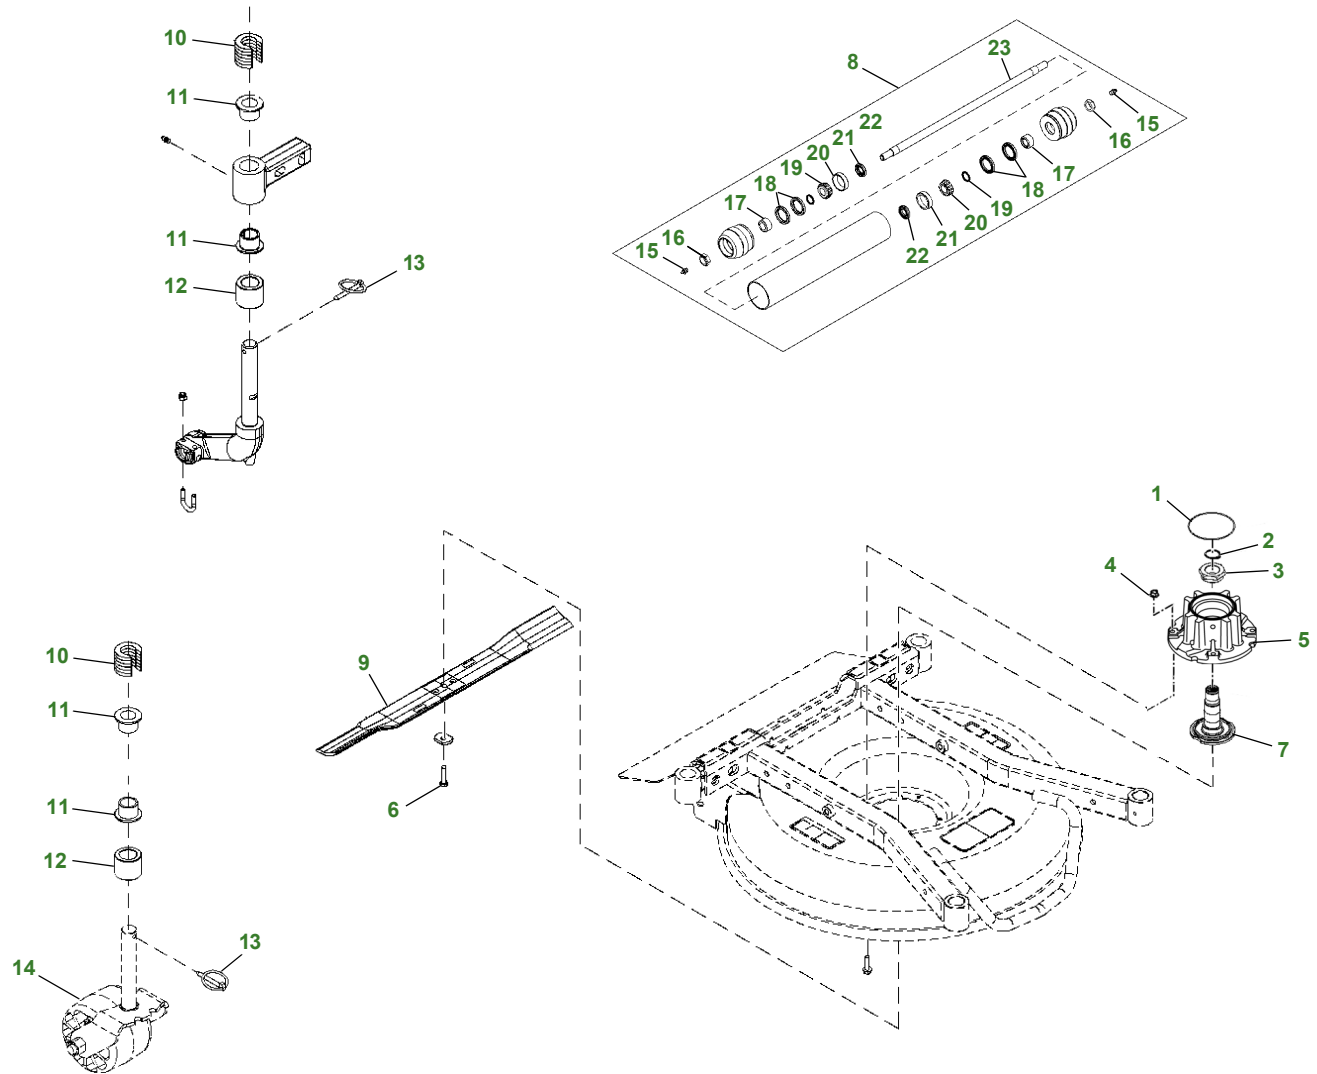

# 7400A TerrainCut™ Trim and Surrounds Mower

Rough Intermediates and Surrounds

Key	Part No.	Description	Key	Part No.	Description
1	M806419	.....ENGINE OIL FILTER	11	TCU38089	.....BELT - FAN
2	LVU14258	.....HYDRAULIC OIL FILTER		LVU11662	.....BELT - WATER PUMP
3	RE68048	.....AIR FILTER - PRIMARY	12	M811034	.....THERMOSTAT
4	RE68049	.....AIR FILTER - SECONDARY	13	CH15516	.....WATER TEMP SWITCH
5	MIU803127	.....FUEL FILTER	14	TCA17806	.....HYDRAULIC CYLINDER - WIDTH OF CUT
6	M811032	.....FUEL SEPARATOR	15	TCA24128	.....HYDRAULIC CYLINDER
7	TY25876	.....BATTERY	16	TCA17627	.....HYDRAULIC CYLINDER - IMPLEMENT SHIFT
8	AM125504	.....KEY			
9	TCA22740	.....SWITCH (S/N -040000)			
	UC10104	.....SWITCH (S/N 040001-)			
10	TCA24601	.....FILLER CAP			

# 7400A TerrainCut™ Rotary Deck

Key	Part No.	Description	Key	Part No.	Description
1	H142234	O-RING (S/N -030000)	10	TCU23569	WASHER (S/N -030000)
	U46731	O-RING (S/N 030001-)	11	M83541	BUSHING (S/N -030000)
2	M42702	SNAP RING	12	TCU24952	SPACER (S/N -030000)
3	TCU27862	NUT	13	M115827	QUICK LOCK PIN (S/N -030000)
4	14M7298	FLANGE NUT	14	TCA19047	CASTER (S/N -030000)
5	TCU32112	BEARING HOUSING WITH BEARING	15	JD7759	LUBRICATION FITTING
6	TCU28104	BOLT - BLADE	16	N101345	LOCK NUT
7	TCU32113	ADAPTER (S/N -030000)	17	ET15726	SLEEVE
	TCU39253	ADAPTER (S/N 030001-)	18	ET15755	SEAL
8	TCA17790	ROLLER - 76 mm (3 in.) SMOOTH (S/N -030000)	18	U46731	O-RING
	TCA25970	ROLLER - 76 mm (3 in.) SMOOTH (S/N 030001-)	20	JD8188	BEARING CONE
9	TCU27401	MOWER BLADE	21	JD8226	BEARING CUP
	TCU27876	MULCH MOWER BLADE	22	MT739	SEAL
			23	TCU23559	SHAFT (S/N -030000)
				TCU39718	SHAFT (S/N 030001-)