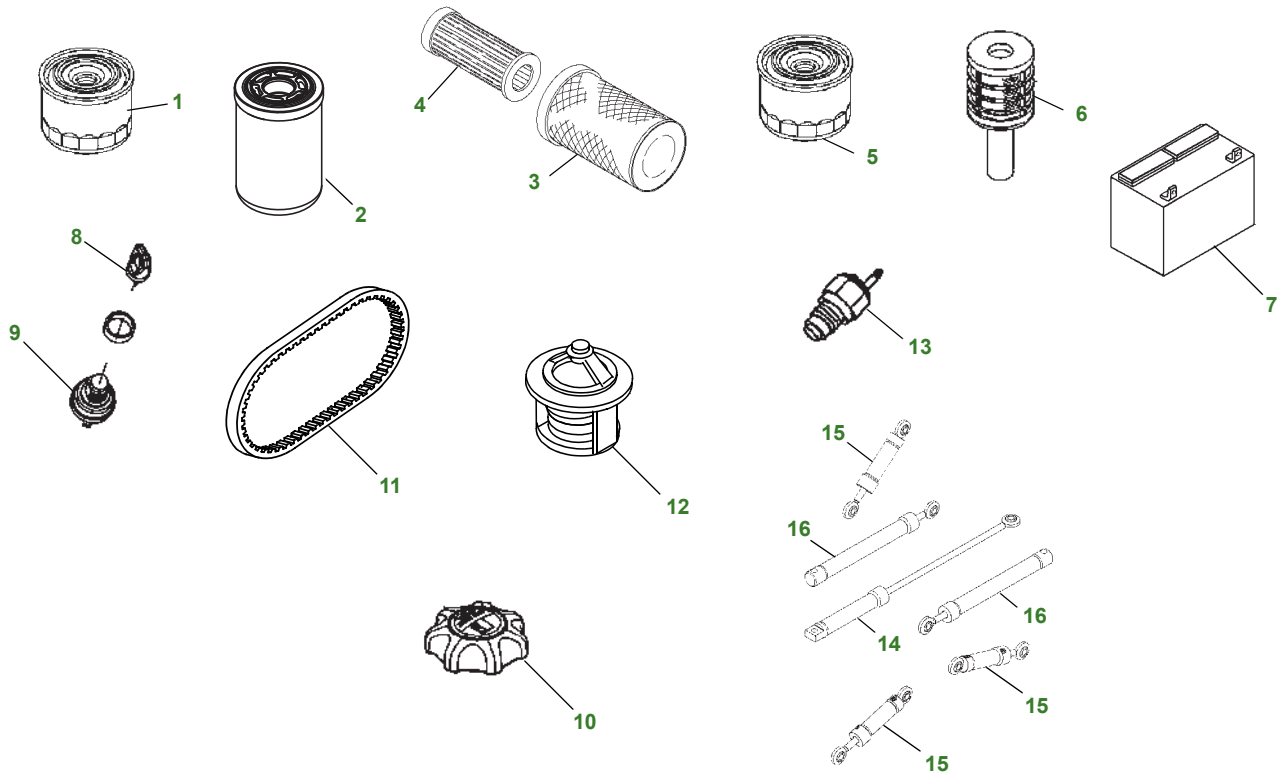

# 7400A TerrainCut™ Trim and Surrounds Mower

Rough Intermediates and Surrounds

Key	Part No.	Description	Key	Part No.	Description
1	M806419	.....ENGINE OIL FILTER	11	TCU38089	.....BELT - FAN
2	LVU14258	.....HYDRAULIC OIL FILTER		LVU11662	.....BELT - WATER PUMP
3	RE68048	.....AIR FILTER - PRIMARY	12	M811034	.....THERMOSTAT
4	RE68049	.....AIR FILTER - SECONDARY	13	CH15516	.....WATER TEMP SWITCH
5	MIU803127	.....FUEL FILTER	14	TCA17806	.....HYDRAULIC CYLINDER - WIDTH OF CUT
6	M811032	.....FUEL SEPARATOR	15	TCA24128	.....HYDRAULIC CYLINDER
7	TY25876	.....BATTERY	16	TCA17627	.....HYDRAULIC CYLINDER - IMPLEMENT SHIFT
8	AM125504	.....KEY			
9	TCA22740	.....SWITCH (S/N -040000)			
	UC10104	.....SWITCH (S/N 040001-)			
10	TCA24601	.....FILLER CAP			

# 7400A TerrainCut™ Rotary Deck

Key	Part No.	Description	Key	Part No.	Description
1	H142234	O-RING (S/N -030000)	10	TCU23569	WASHER (S/N -030000)
	U46731	O-RING (S/N 030001-)	11	M83541	BUSHING (S/N -030000)
2	M42702	SNAP RING	12	TCU24952	SPACER (S/N -030000)
3	TCU27862	NUT	13	M115827	QUICK LOCK PIN (S/N -030000)
4	14M7298	FLANGE NUT	14	TCA19047	CASTER (S/N -030000)
5	TCU32112	BEARING HOUSING WITH BEARING	15	JD7759	LUBRICATION FITTING
6	TCU28104	BOLT - BLADE	16	N101345	LOCK NUT
7	TCU32113	ADAPTER (S/N -030000)	17	ET15726	SLEEVE
	TCU39253	ADAPTER (S/N 030001-)	18	ET15755	SEAL
8	TCA17790	ROLLER - 76 mm (3 in.) SMOOTH (S/N -030000)	18	U46731	O-RING
	TCA25970	ROLLER - 76 mm (3 in.) SMOOTH (S/N 030001-)	20	JD8188	BEARING CONE
9	TCU27401	MOWER BLADE	21	JD8226	BEARING CUP
	TCU27876	MULCH MOWER BLADE	22	MT739	SEAL
			23	TCU23559	SHAFT (S/N -030000)
				TCU39718	SHAFT (S/N 030001-)