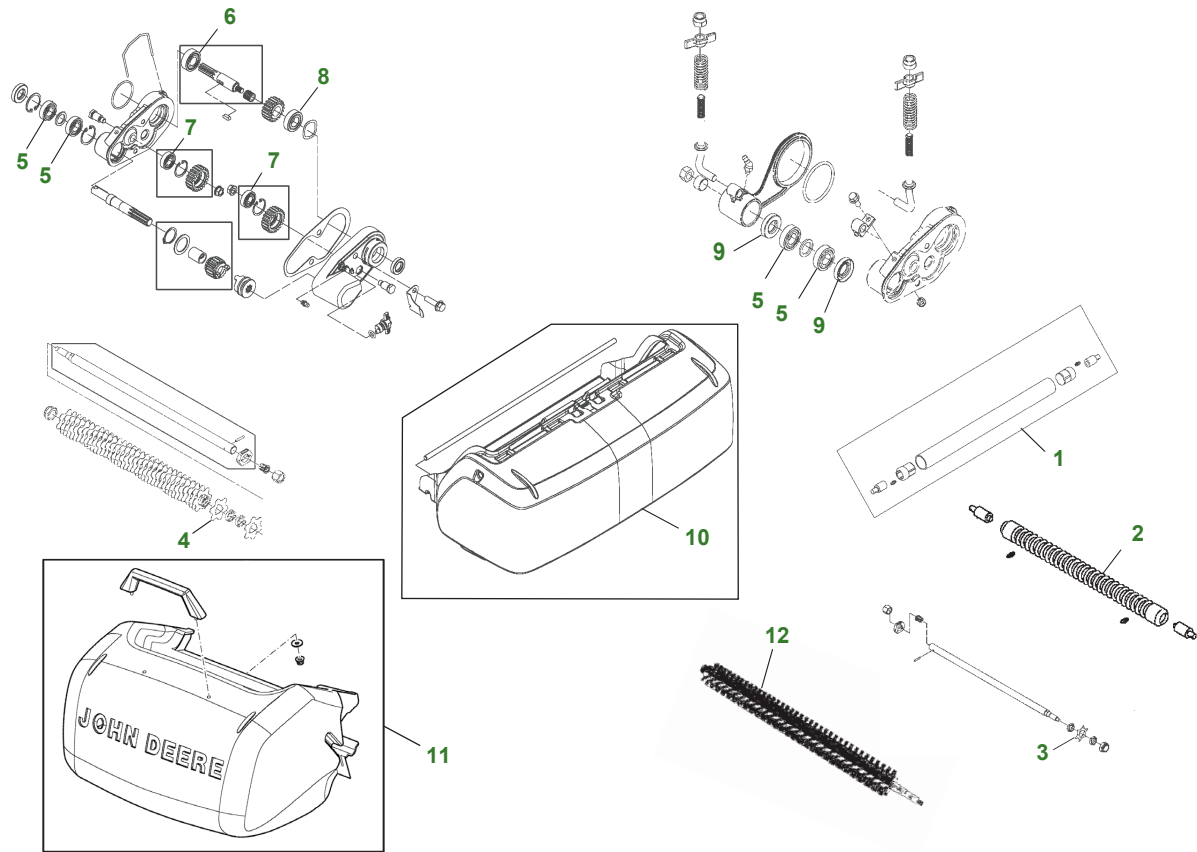

180 E-Cut™ Greens Mowers

Key	Part No.	Description	Key	Part No.	Description
1	AM123909	AIR FILTER - SECONDARY	8	M128286	ROPE
1a	MIU11464	AIR FILTER - PRIMARY	9	M128285	HANDLE
2	M128206	SPARK PLUG	10	TCU24801	PULLEY
3	TCU25209	BELT - DRIVE	11	AMT758	BELT IDLER
4	AMT1680	PUSH PULL CABLE - THROTTLE	12	AMT820	BRAKE BAND
5	TCA16595	CHAIN DRIVE	13	MT1200	COMPRESSION SPRING
6	TCA18547	BRAKE CABLE	14	AT106154	TOGGLE SWITCH
7	TCA18548	CLUTCH CABLE			

*Refer to Operators Manual for service intervals if using Bio Hy-Gard.

180 E-Cut™ FTC and GTC

Key	Part No.	Description	Key	Part No.	Description
ROLLER					
1	TCA19656	ROLLER - SMOOTH - HOLLOW	6	M802355	BALL BEARING
	AMT2981	ROLLER - SMOOTH - SOLID	7	ET16027	BALL BEARING
2	AMT2979	MACHINED GROOVED SOLID WITH SOLID END CAPS	8	JD8653	BALL BEARING
3	ET14707	KNIFE - GREENS TENDER CONDITIONER	9	MT6828	SEAL
4	MT2624	KNIFE - FAIRWAY TENDER CONDITIONER	10	TCA21300	GRASS CATCHER - LOW PROFILE
5	TCU24834	BALL BEARING	11	BTC10629	GRASS CATCHER - DIRECT - MOUNT
			12	BM24732	DT ROTARY TURF BRUSH

180 E-Cut™ Cutting Unit

Key	Part No.	Description	Key	Part No.	Description
1	JD8226	BEARING CUP		TCU36878	BEDKNIFE - HARDENED LESS AGGRESSIVE LOW-CUT
2	JD8188	BEARING CONE	7	21M7194	SCREW
3	ET14566	SEAL	8	TCA18643	REEL SHIELD
4	TCA19348	REEL - 7-BLADE	9	TCU24328	ADJUSTER
	TCA19349	REEL - 11-BLADE	10	TCU24460	BRACKET
	TCA23622	REEL - 14-BLADE	11	TCU24461	BRACKET
5	TCU35967	SHOE	12	TCA18706	ADJUSTER
6	MT4846	BEDKNIFE - TOURNAMENT	13	AUC10827	MOTOR
	MT7350	BEDKNIFE - LOW-CUT	14	TCU33535	SYNCHRONOUS BELT
	TCU25299	BEDKNIFE - FAIRWAY			
	TCU31422	BEDKNIFE - FAIRWAY HI-CUT			