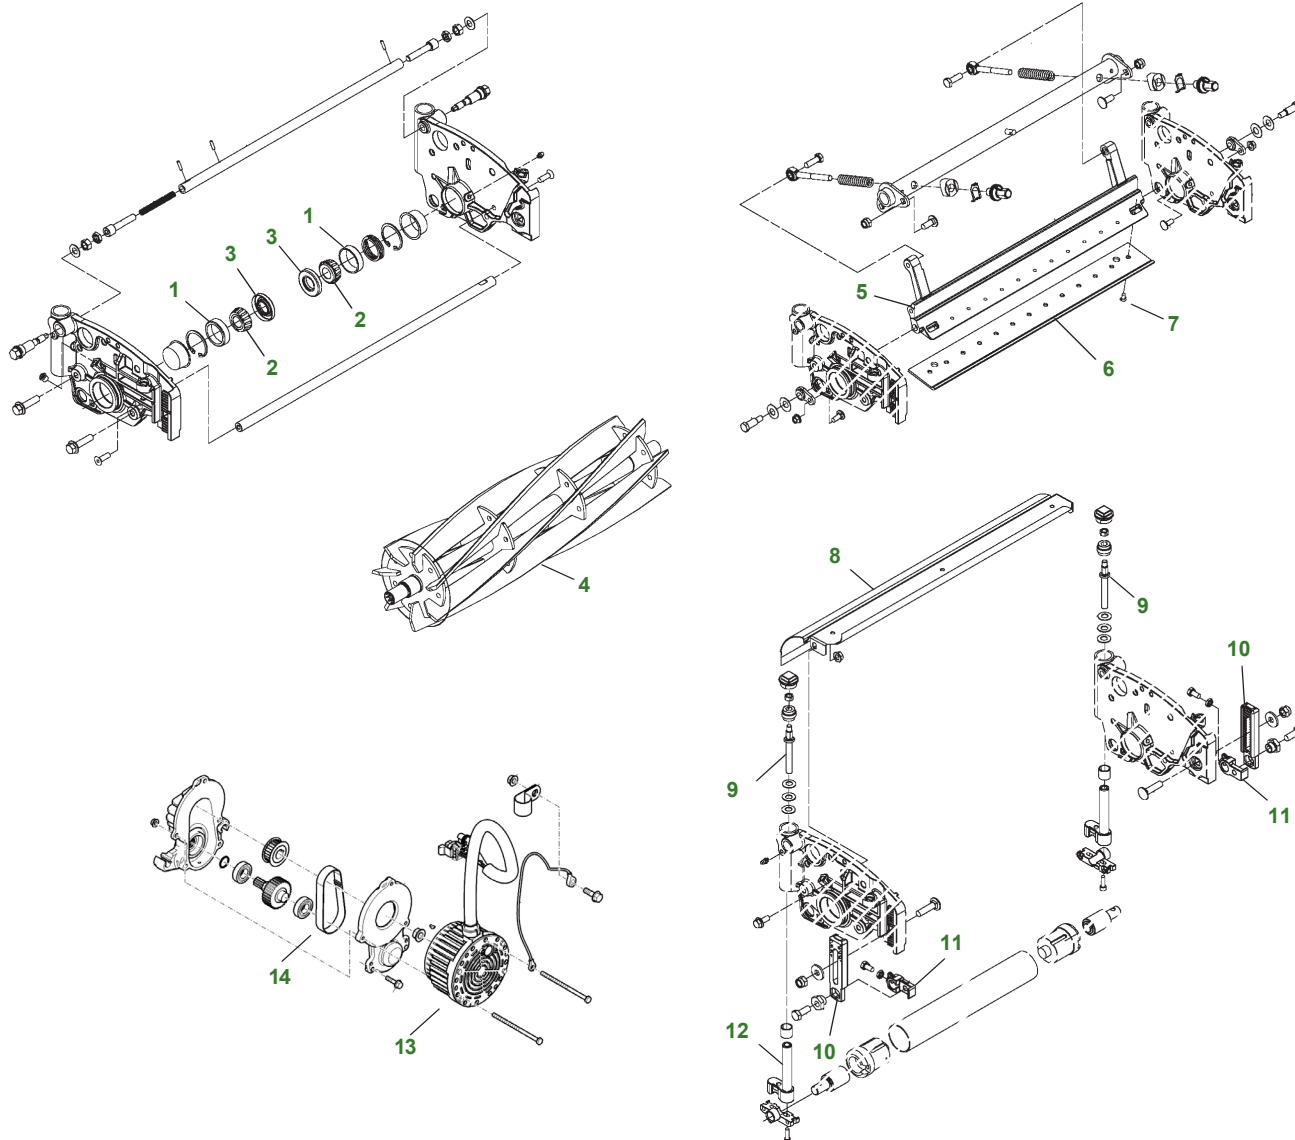

180 E-Cut™ Greens Mowers

Key	Part No.	Description	Key	Part No.	Description
1	AM123909	AIR FILTER - SECONDARY	8	M128286	ROPE
1a	MIU11464	AIR FILTER - PRIMARY	9	M128285	HANDLE
2	M128206	SPARK PLUG	10	TCU24801	PULLEY
3	TCU25209	BELT - DRIVE	11	AMT758	BELT IDLER
4	AMT1680	PUSH PULL CABLE - THROTTLE	12	AMT820	BRAKE BAND
5	TCA16595	CHAIN DRIVE	13	MT1200	COMPRESSION SPRING
6	TCA18547	BRAKE CABLE	14	AT106154	TOGGLE SWITCH
7	TCA18548	CLUTCH CABLE			

*Refer to Operators Manual for service intervals if using Bio Hy-Gard.

180 E-Cut™ FTC and GTC

Key	Part No.	Description	Key	Part No.	Description
ROLLER					
1	TCA19656	ROLLER - SMOOTH - HOLLOW	6	M802355	BALL BEARING
	AMT2981	ROLLER - SMOOTH - SOLID	7	ET16027	BALL BEARING
2	AMT2979	MACHINED GROOVED SOLID WITH SOLID END CAPS	8	JD8653	BALL BEARING
3	ET14707	KNIFE - GREENS TENDER CONDITIONER	9	MT6828	SEAL
4	MT2624	KNIFE - FAIRWAY TENDER CONDITIONER	10	TCA21300	GRASS CATCHER - LOW PROFILE
5	TCU24834	BALL BEARING	11	BTC10629	GRASS CATCHER - DIRECT - MOUNT
			12	BM24732	DT ROTARY TURF BRUSH

180 E-Cut™ Cutting Unit

Key	Part No.	Description	Key	Part No.	Description
1	JD8226	BEARING CUP		TCU36878	BEDKNIFE - HARDENED LESS AGGRESSIVE LOW-CUT
2	JD8188	BEARING CONE	7	21M7194	SCREW
3	ET14566	SEAL	8	TCA18643	REEL SHIELD
4	TCA19348	REEL - 7-BLADE	9	TCU24328	ADJUSTER
	TCA19349	REEL - 11-BLADE	10	TCU24460	BRACKET
	TCA23622	REEL - 14-BLADE	11	TCU24461	BRACKET
5	TCU35967	SHOE	12	TCA18706	ADJUSTER
6	MT4846	BEDKNIFE - TOURNAMENT	13	AUC10827	MOTOR
	MT7350	BEDKNIFE - LOW-CUT	14	TCU33535	SYNCHRONOUS BELT
	TCU25299	BEDKNIFE - FAIRWAY			
	TCU31422	BEDKNIFE - FAIRWAY HI-CUT			