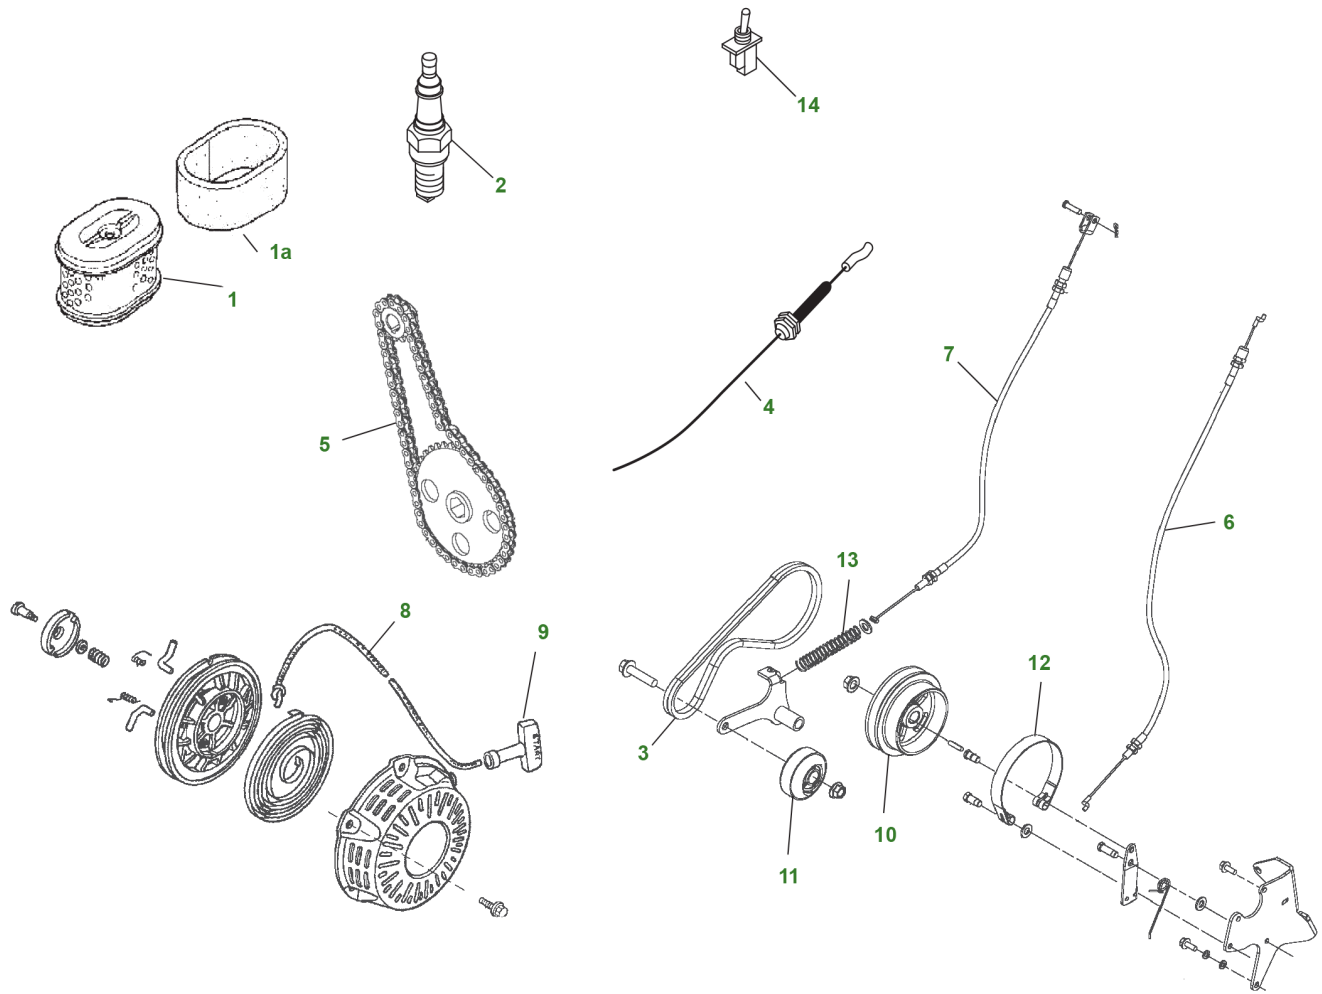

180 E-Cut™ Greens Mowers

Key	Part No.	Description	Key	Part No.	Description
1	AM123909	AIR FILTER - SECONDARY	8	M128286	ROPE
1a	MIU11464	AIR FILTER - PRIMARY	9	M128285	HANDLE
2	M128206	SPARK PLUG	10	TCU24801	PULLEY
3	TCU25209	BELT - DRIVE	11	AMT758	BELT IDLER
4	AMT1680	PUSH PULL CABLE - THROTTLE	12	AMT820	BRAKE BAND
5	TCA16595	CHAIN DRIVE	13	MT1200	COMPRESSION SPRING
6	TCA18547	BRAKE CABLE	14	AT106154	TOGGLE SWITCH
7	TCA18548	CLUTCH CABLE			

*Refer to Operators Manual for service intervals if using Bio Hy-Gard.

180 E-Cut™ FTC and GTC

Key	Part No.	Description	Key	Part No.	Description
ROLLER					
1	TCA19656	ROLLER - SMOOTH - HOLLOW	6	M802355	BALL BEARING
	AMT2981	ROLLER - SMOOTH - SOLID	7	ET16027	BALL BEARING
2	AMT2979	MACHINED GROOVED SOLID WITH SOLID END CAPS	8	JD8653	BALL BEARING
3	ET14707	KNIFE - GREENS TENDER CONDITIONER	9	MT6828	SEAL
4	MT2624	KNIFE - FAIRWAY TENDER CONDITIONER	10	TCA21300	GRASS CATCHER - LOW PROFILE
5	TCU24834	BALL BEARING	11	BTC10629	GRASS CATCHER - DIRECT - MOUNT
			12	BM24732	DT ROTARY TURF BRUSH

180 E-Cut™ Cutting Unit

Key	Part No.	Description	Key	Part No.	Description
1	JD8226	BEARING CUP		TCU36878	BEDKNIFE - HARDENED LESS AGGRESSIVE LOW-CUT
2	JD8188	BEARING CONE	7	21M7194	SCREW
3	ET14566	SEAL	8	TCA18643	REEL SHIELD
4	TCA19348	REEL - 7-BLADE	9	TCU24328	ADJUSTER
	TCA19349	REEL - 11-BLADE	10	TCU24460	BRACKET
	TCA23622	REEL - 14-BLADE	11	TCU24461	BRACKET
5	TCU35967	SHOE	12	TCA18706	ADJUSTER
6	MT4846	BEDKNIFE - TOURNAMENT	13	AUC10827	MOTOR
	MT7350	BEDKNIFE - LOW-CUT	14	TCU33535	SYNCHRONOUS BELT
	TCU25299	BEDKNIFE - FAIRWAY			
	TCU31422	BEDKNIFE - FAIRWAY HI-CUT			