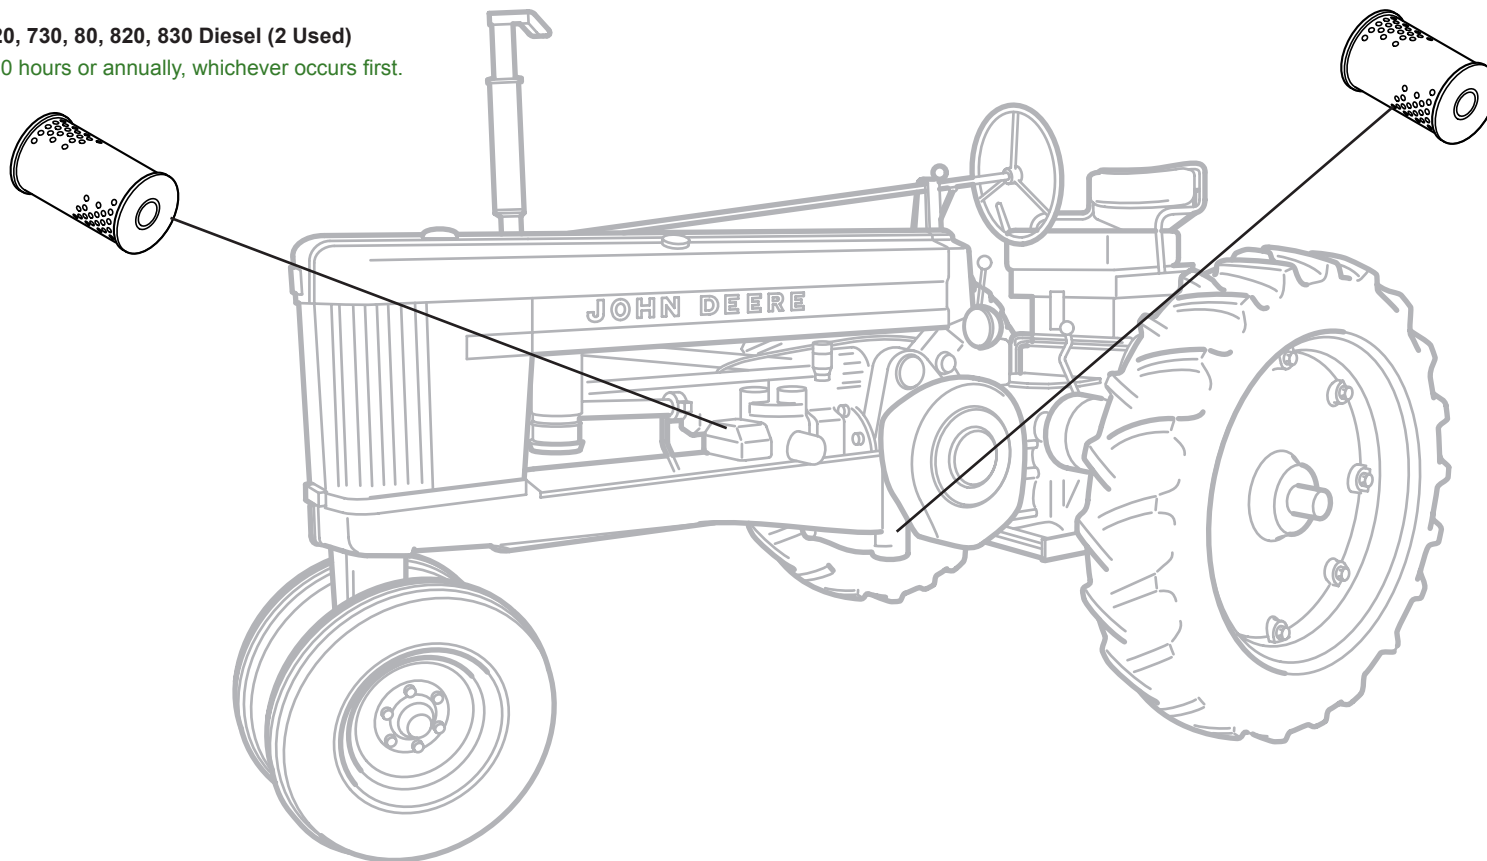

FILTER OVERVIEW WITH SERVICE INTERVALS AND CAPACITIES

Two-Cylinder Tractors

ENGINE

FUEL SCREEN IN SEDIMENT BOWL

[AA519R](#) - A (S/N -622820), B, D (S/N -191177), G (S/N -059701), H
[AA4297R](#) - A (S/N 622821-), D (S/N 191178-), G (S/N 059702-), 50,
520, 530, 60, 620, 630, 70, 720, 730
[L885T](#) - L, LA, M, 40, 320, 330, 420, 430

FUEL FILTER

[AR44077](#) - 70, 720, 730, 80, 820, 830 Diesel (2 Used)

Replace every 100 hours or annually, whichever occurs first.

ENGINE

OIL FILTER

[AR26350](#) - A, B, D, G, R, 50, 520, 530, 60, 620, 630, 70, 720, 730
[AH1082R](#) - M, H, 40, 320, 330, 420, 430
[AR75603](#) - 80, 820, 830

Replace every 100 hours or annually, whichever occurs first.
(Click here for [capacity](#))

JOHN DEERE

Genuine Parts and Service