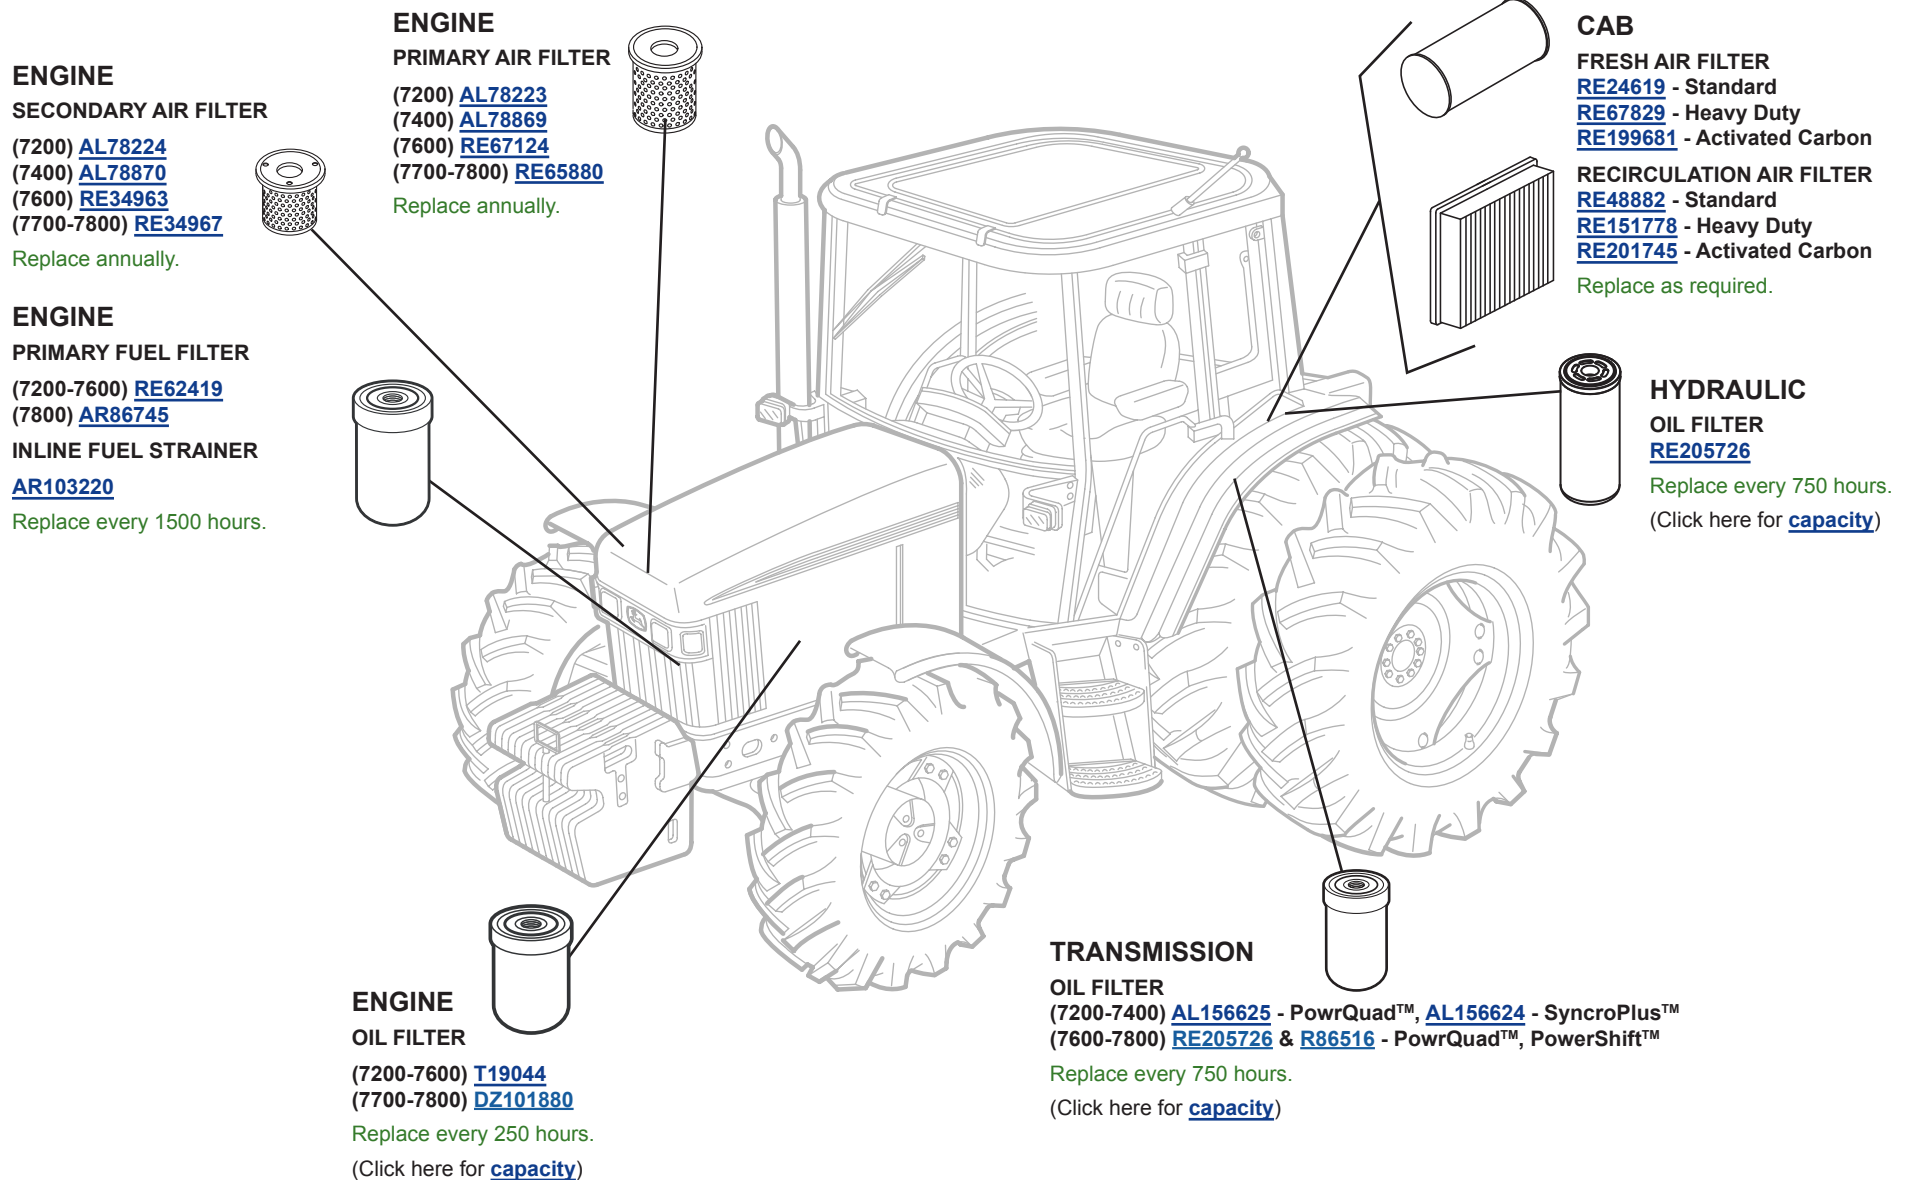

FILTER OVERVIEW WITH SERVICE INTERVALS AND CAPACITIES

7000 Series Row-Crop Tractors - 7200, 7400, 7600, 7700, 7800

CAPACITIES

7000 Series Row-Crop Tractors - 7200, 7400, 7600, 7700, 7800

CAPACITIES (Approximate):

Fuel Tank:

7200, 7400 Open Station.....	136 L (36 gal)
7200, 7400 Open Station (Optional).....	219 L (58 gal)
7200, 7400 Cab.....	204 L (54 gal)
7600, 7700, 7800 Open Station.....	207 L (55 gal)
7600 Cab.....	246 L (65 gal)
7600 (Optional), 7700, 7800 Cab.....	344 L (91 gal)

Cooling System:

Cool-Gard™ II

7200, 7400.....	19 L (5 gal)
7600.....	24 L (6.3 gal)
7700.....	25 L (6.6 gal)
7800.....	26 L (6.9 gal)

Crankcase:

Plus-50™ II

.....	18 L (4.8 gal)
-------	----------------

Transmission and Hydraulic System:

Hy-Gard™

7200, 7400

SyncroPlus™ or PowrQuad™	57 L (15.1 gal)
w/ MFWD.....	64 L (16.9 gal)
w/ Creeper.....	61 L (16.1 gal)
w/ MFWD and Creeper.....	68 L (18 gal)

7600, 7700, 7800

PowerShift™	91 L (24 gal)
w/ MFWD.....	102.3 L (27 gal)
PowrQuad™	87 L (23 gal)
w/ MFWD.....	98.3 L (26 gal)
w/ Creeper.....	91 L (24 gal)
w/ MFWD and Creeper.....	102.3 L (27 gal)